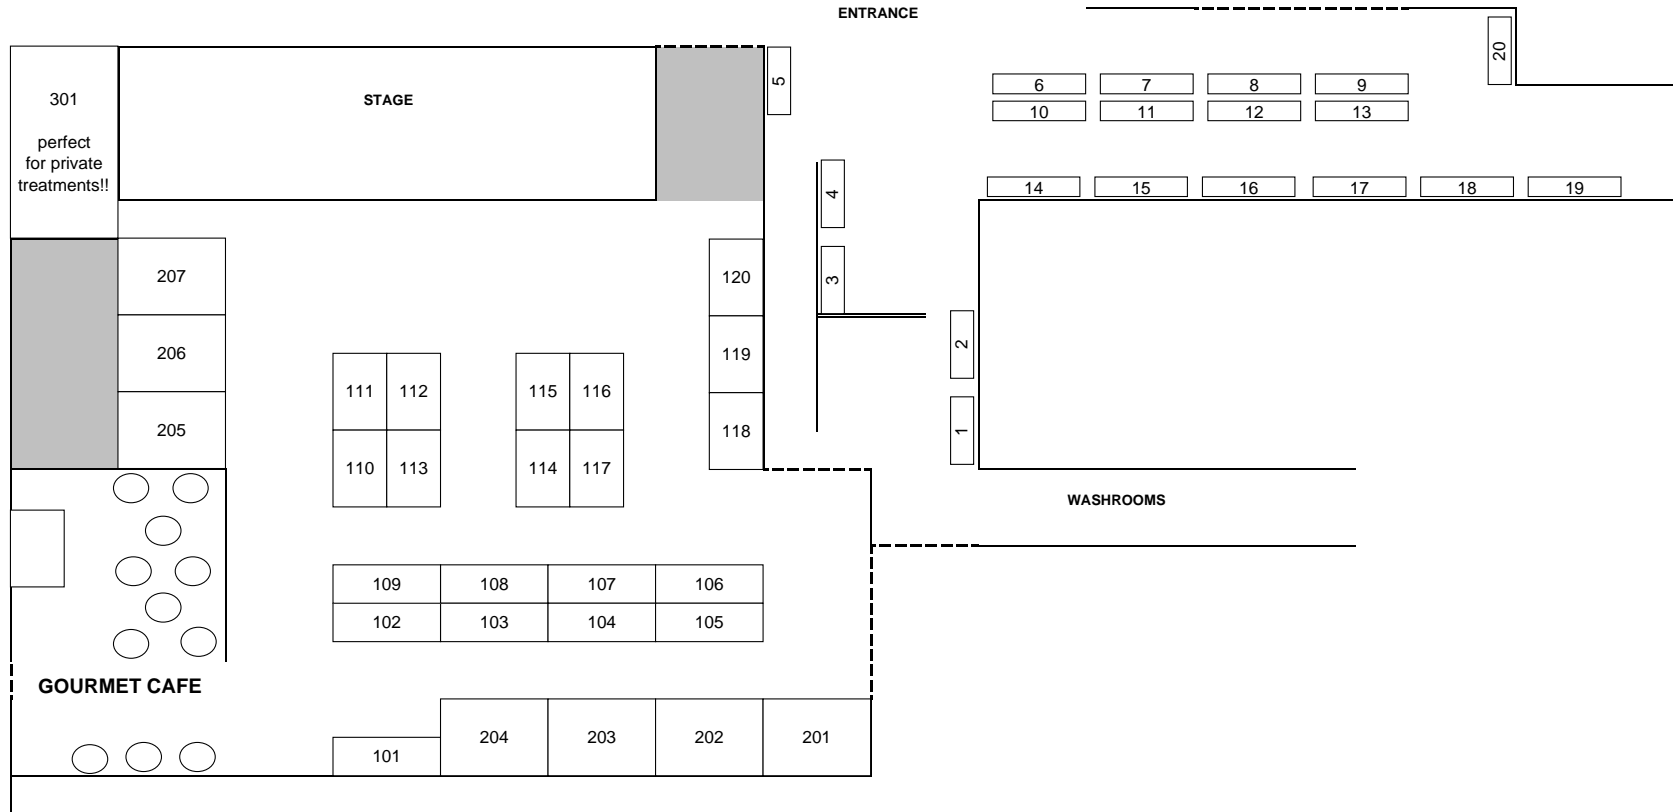

TILLSONBURG WOMEN'S EXPO - *THE ULTIMATE LADIES NITE OUT!!!*

OCTOBER 23, 2010 3pm-9pm Lions Auditorium

****EARLY BIRD PRICING HAS EXPIRED****

TABLE PRICING:

ECONOMY TABLETOP DISPLAY ONLY (flush against wall or other table, no hydro access, no floor space) (#1-20) **\$149**

BOOTH PRICING:

all booth spaces include pipe and drape backing, table, chairs and hydro availability

10x5 BOOTH (101-120) **\$249**

10x10 BOOTH (201-207) **\$299**

10x25 BOOTH (301) **\$349**