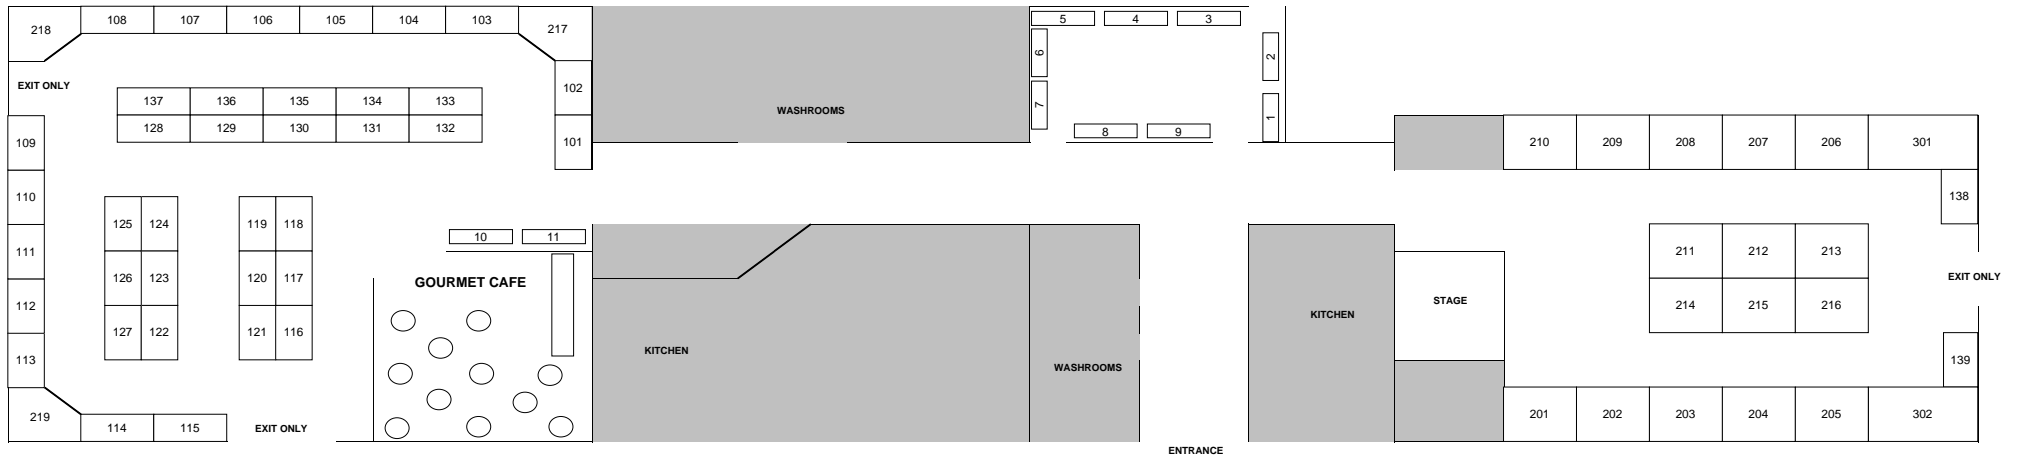

PARIS WOMEN'S EXPO - THE ULTIMATE LADIES NITE OUT!!!
OCTOBER 16, 2010 3pm-9pm Paris Fairgrounds

****EARLY BIRD PRICING HAS EXPIRED****

TABLE PRICING:

ECONOMY TABLETOP DISPLAY ONLY (flush against wall or other table, no hydro access, no floor space) (#1-11) **\$149**

BOOTH PRICING:

all booth spaces include pipe and drape backing, table, chairs and hydro availability

10x5 BOOTH (101-139) **\$249**

10x10 BOOTH (201-219) **\$299**

10x15 BOOTH (301-302) **\$349**